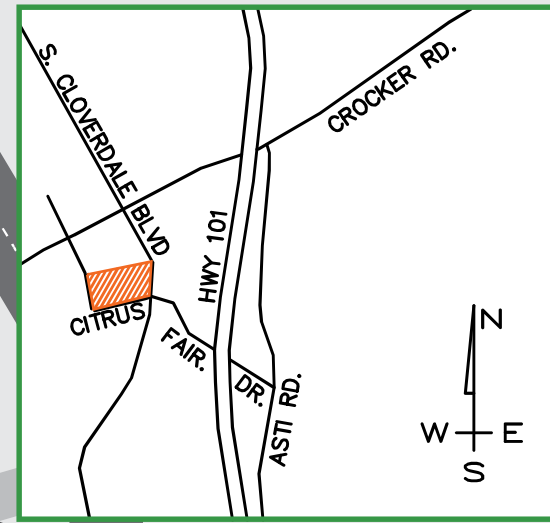

Commercial St.

VEHICLE GATE

COVERED RV STORAGE

RV RESTROOMS

RV DUMP STATION

VEHICLE GATE

FULL RV HOOKUP SITES

WATER/POWER RV HOOKUP SITES

MAIN VEHICLE GATE

ADMIN. OFFICE

MAIN ENTRANCE

Citrus Fair Dr.

S. Cloverdale Blvd.

S. Washington St.